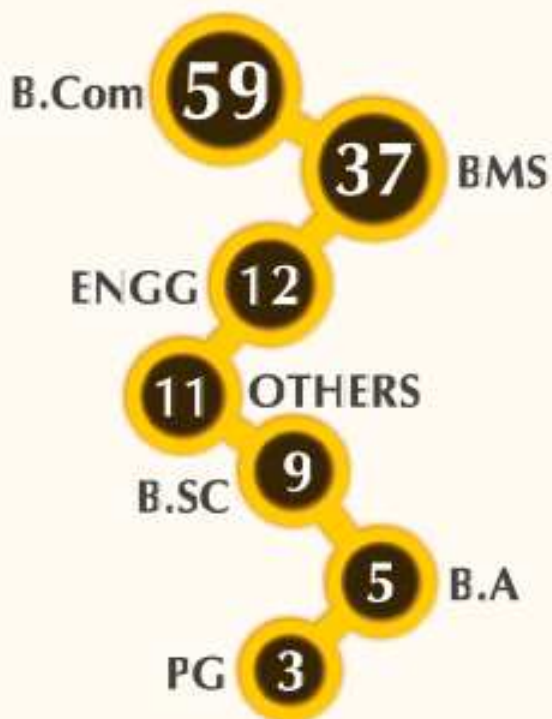

St. Francis Institute of Management & Research (SFIMAR)

CLASS PROFILE – BATCH 2020 - 22

CLASS PROFILE MMS

GENDER RATIO

MALE
73

FEMALE
63

EDUCATIONAL BACKGROUND

SPECIALIZATION

TOTAL - 136

WORK EXPERIENCE